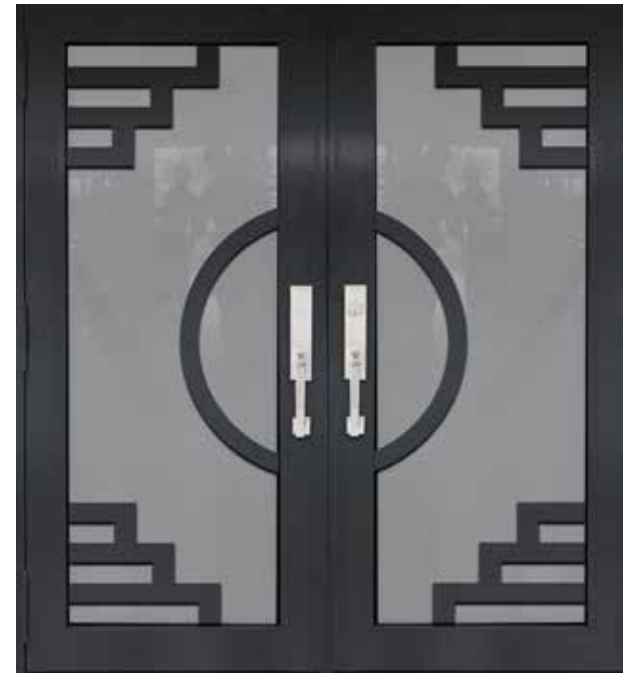

BHP-DD-B12

We offer Elegant Designs for your Entry Door

For more information visit www.bhpwindows.com • 786.701.3910